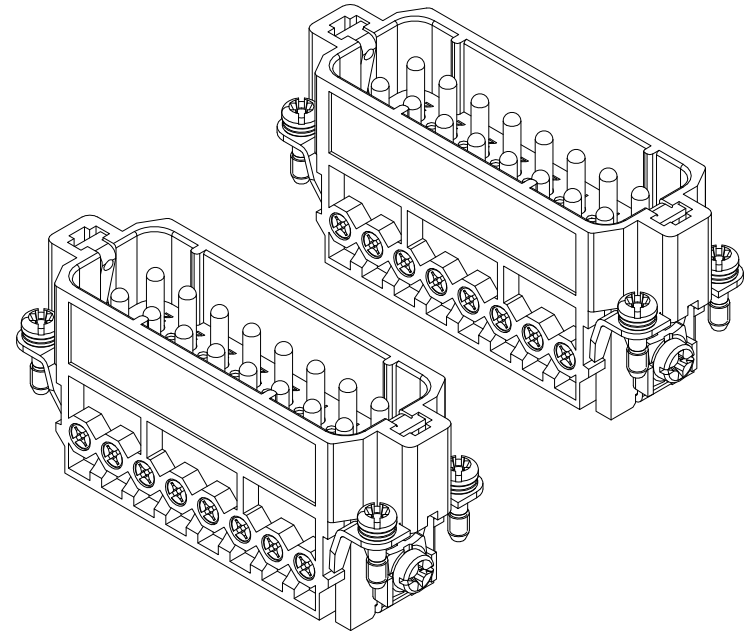

Panel cut out

 InKonn (Suzhou) Electric Technology Co.,Ltd.	All Dimensions in mm Original Size DIN A4	Date 2019-05-14	Drawing No. TC5012399	Rev. A00	Scale 1:1
	Part No. 10 30 032 1100	Type Name IA-032-M(1-16+17-32)	Created by Shuxu Huang	Checked by Yiyi Luo	Page 1/1