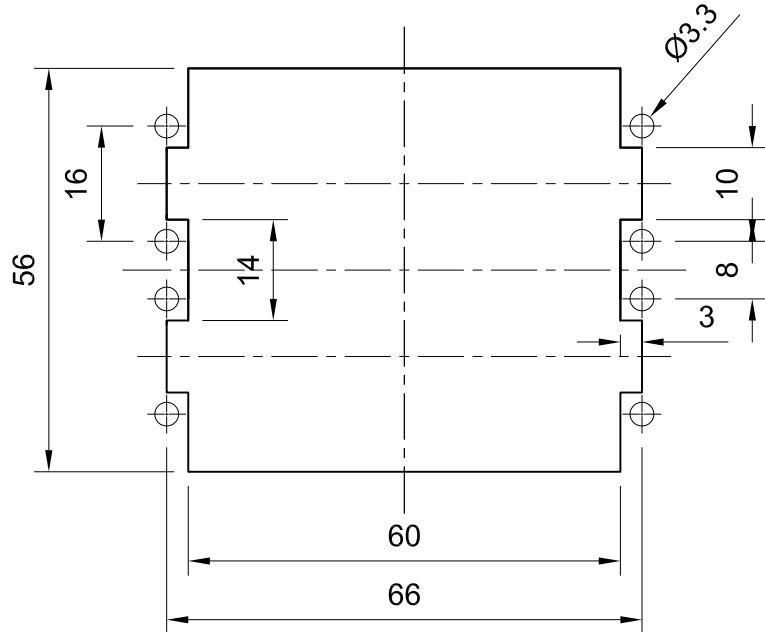

Panel cut out

 InKonn (Suzhou) Electric Technology Co.,Ltd.	All Dimensions in mm Original Size DIN A4	Date 2019-05-14	Drawing No. TC5012399	Rev. A00	Scale 1:1
	Part No. 10 30 032 1100	Type Name IA-032-M(1-16+17-32)	Created by Shuxu Huang	Checked by Yiyi Luo	Page 1/1